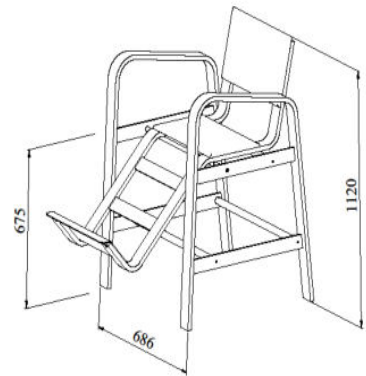

ERGO is a new concept of chair or bench for public and private spaces, designed to facilitate getting up or sitting effortlessly and comfortably, ideal for people with reduced mobility.

ADVANTAGES:

Space. Can be installed single or bench type (modular/kit).

Security. It facilitates the movement of getting up and sitting (has 2 armrests for comfort).

Maintenance. Not required.

Easy and practical. Simple use ideal for any public or private space.

FEATURES:

- Material.** Steel (wooden seat (technical or a finishing election).
- Finishing.** Coated with 2 layers: 1st epoxy paint (equal to hot-dip galvanization) and 2nd polyester paint (QUALICOAT – the special for outdoor use). Customize colors.
- Installation.** Support screw-mounted to the floor (mechanical anchorage).

Extendable to the desired length

Operation Detail: Easy to sit and get up effortlessly.